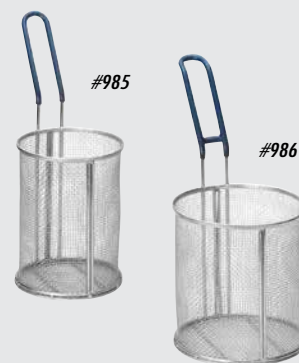

Pasta Baskets

- 18/8 stainless steel
- Blue cool-to-touch PVC coated handles
- Cs Pk 1 x 1 ea

Item #	Mfg. #	Description
476692	985	5¼" dia x 7"h
476693	986	6½" dia x 7"h