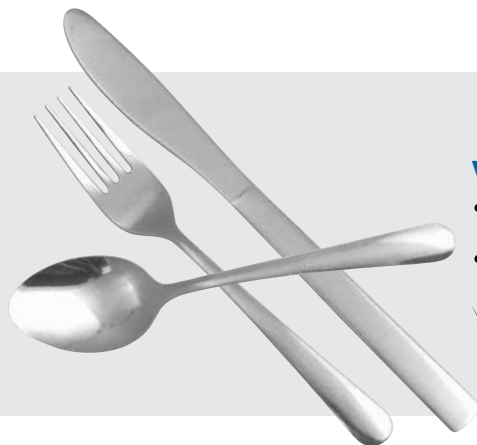

Windsor™

- Made of 18% chrome stainless steel
- Medium weight

Item #	Mfg. #	Description	Cs Pk
437543	7201	Teaspoon	1 x 3 dz
437544	7212	Bouillon Spoon	1 x 2 dz
437546	7204	Iced Teaspoon	1 x 2 dz
437547	7205	Dinner Fork	1 x 2 dz
437552	7206	Salad Fork	1 x 2 dz
437553	7224	Dinner Knife, 1 pc, Serrated	1 x 1 dz

Pacific Rim™

- Made of 18/10 stainless steel§
- Mirror finish

Item #	Mfg. #	Description	Cs Pk
437454	PAC01	Teaspoon	1 x 3 dz
437458	PAC12	Bouillon Spoon	1 x 2 dz
439790	PAC05	Dinner Fork	1 x 2 dz
437455	PAC06	Salad Fork	1 x 2 dz
437460	PAC45	Dinner Knife, 1 pc	1 x 1 dz

§ Except knives which are type 420 stainless steel.