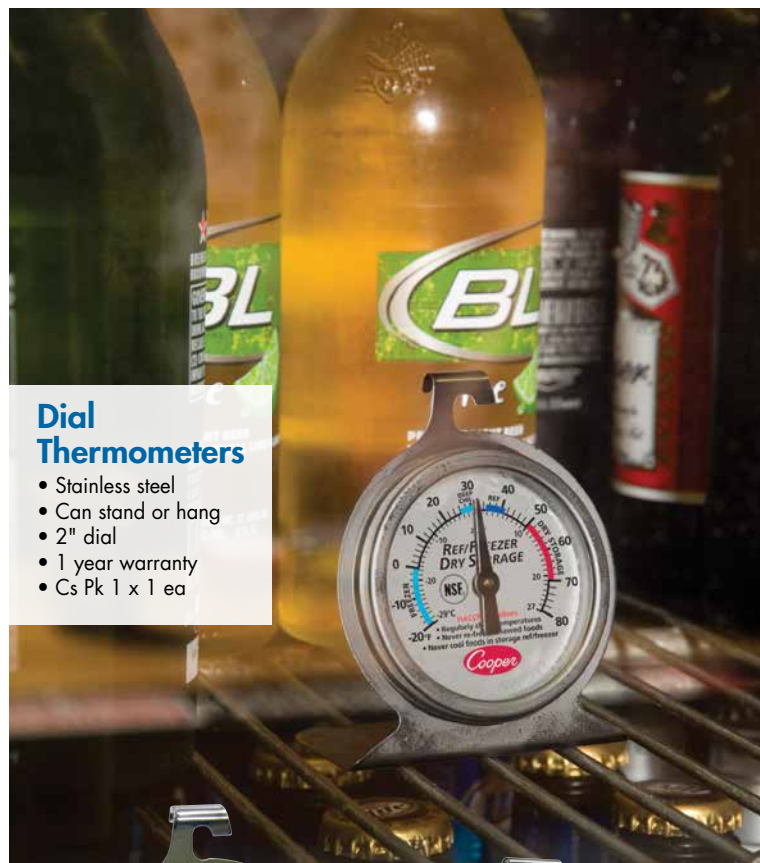

Grill/Surface Thermometer

- 2½" cast aluminum construction
- HACCP reference dial
- 100° to 600°F/50° to 300°C
- ±25°F/±12°C

Item #**479005**
Mfg. #3210-08-1-E
Cs Pk 1 x 1 ea

Dial Thermometers

- Stainless steel
- Can stand or hang
- 2" dial
- 1 year warranty
- Cs Pk 1 x 1 ea