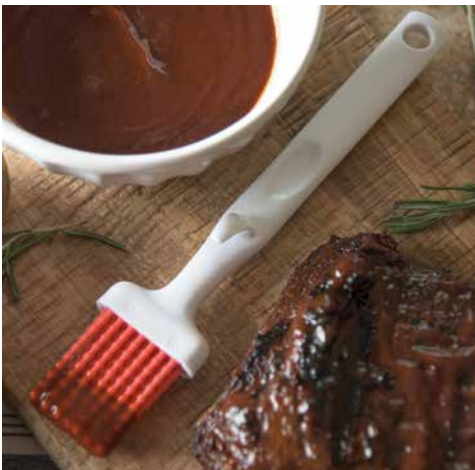

Silicone Basting Brush

- Unique bristle design carries and spreads liquid better than ordinary silicone basting brushes
- Red color-coding for high heat cooking applications; withstands temperatures up to 500°F
- Convenient molded-in hanging hook grabs pan edges to keep brush from sliding in
- Stain and odor resistant
- Dishwasher safe
- 3" wide bristle

Item #**620442**
Mfg. #4040505
Cs Pk 1 x 1 ea

Galaxy™ Pastry Brushes

- One-piece, smooth plastic handles
- Bristles are epoxy-set to ferrules to prevent bacteria harboring air pockets
- Soft flagged nylon bristles have high fluid retaining capacity and are more durable than inexpensive polypropylene bristle imitations
- White
- Cs Pk 1 x 1 ea

Item #	Mfg. #	Description
380800	4039102	2" wide
380801	4039202	3" wide