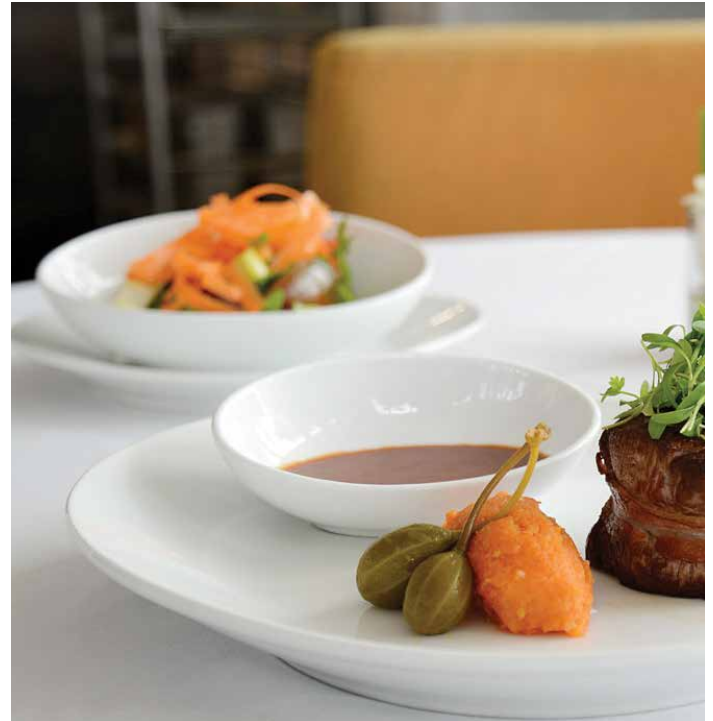

Dinnerware & Flatware

Ellipse™

- A show-stopping plateware collection for eye-catching presentations

Item #	Mfg. #	Description	Cs Pk
682586	DBB000WHP13	Plate, Oval, 6½" x 5½"	12 x 1 ea
621641	DDP032WHP12	Plate, Oval, 12" x 10"	6 x 1 ea
700355	DSP015WHP13	Plate, 9" x 7½"	12 x 1 ea
682557	DBO035WHP13	Bowl, 6¼" x 5¾", 16 oz	12 x 1 ea
682552	DBO059WHP22	Bowl, 8" x 7¼", 36 oz	6 x 1 ea