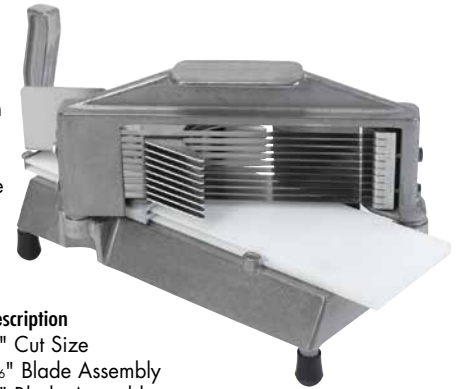

nemco® | FOOD EQUIPMENT **NSF**

Item #	Mfg. #	Description
423074	55600-2	¼" Cut Size
423270	466-1	¾/16" Blade Assembly
423271	466-2	¼" Blade Assembly

Easy Chopper™

- Comfortable, weighted handle does most of the work for you to cut cleanly in one stroke
- One cutting grid included
- Cs Pk 1 x 1 ea