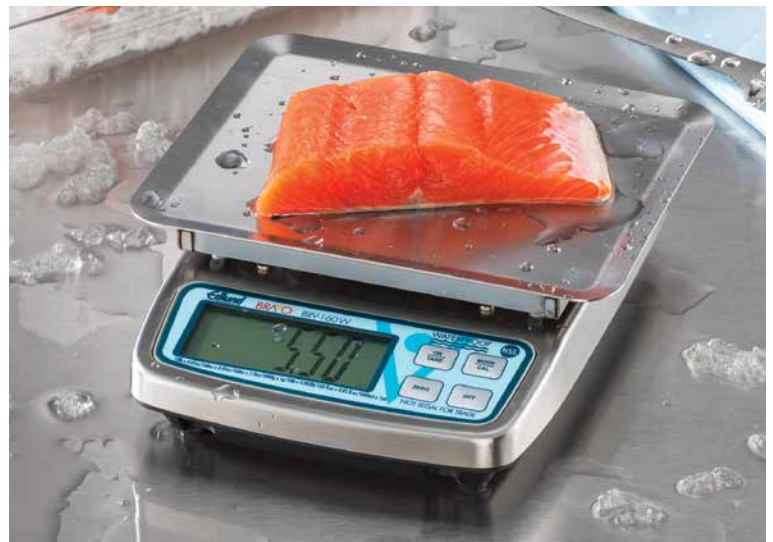

BRAVO! BRV Series Digital Portion Scales

#58150

- Removable 5.65" x 6.9" stainless steel platform
- Field recalibratable
- UL/CUL/CE approved dual voltage AC Power supply or operates on 2 AA batteries (batteries not included)
- Cs Pk 1 x 1 ea

Item #	Mfg. #	Capacity
681864	58150	10 lb, Submersible Waterproof
665840	58300	30 lb, w/ClearShield™ Protective Cover