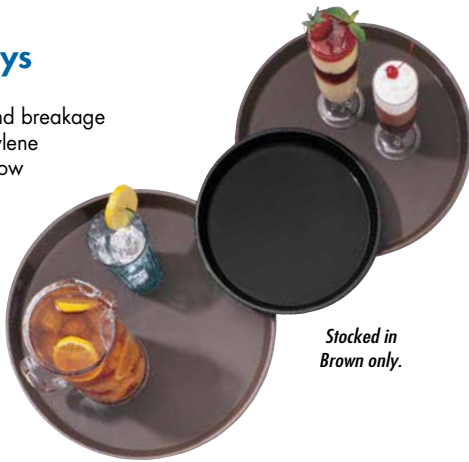

Item #	Mfg. #	Description
480922	90030	18" x 24"
480923	90031	24" x 36"

Dining & Table Service

Non-Slip Polytreed® Trays

- Non-skid surface
- Reduce costs, spills and breakage
- Lightweight polypropylene
- Dri-stak separators allow air to circulate over and under each tray for fast drying
- Brown
- Cs Pk 1 x 1 ea