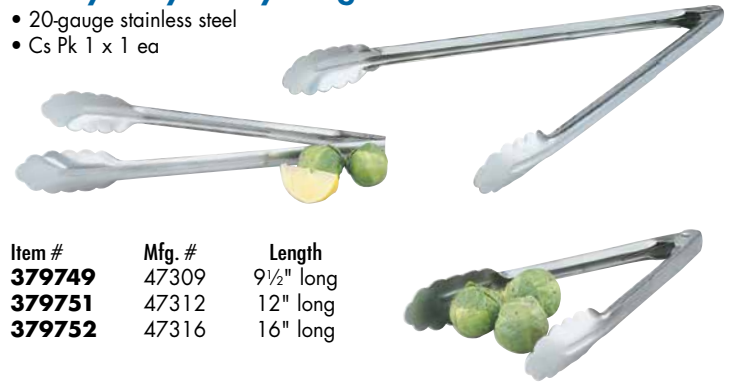

Heavy-Duty Utility Tongs

- 20-gauge stainless steel
- Cs Pk 1 x 1 ea