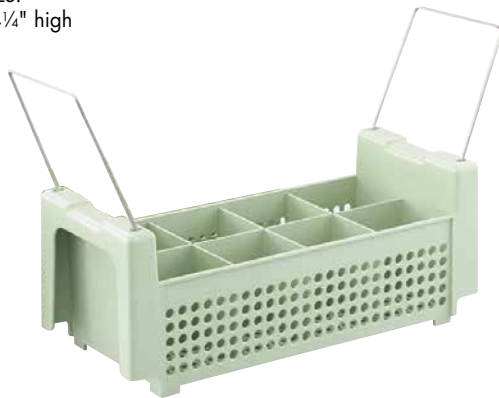

8-Compartment Flatware Basket with Handles

- Presort, soak and wash your flatware
- Two baskets fit full-size open rack — nest for compact storage — handles for easy lifting
- 18½" x 13¾" high
- Compartment size: 3⅞" square x 4¼" high
- Light Green
- Made in USA

Item #**379781**
Mfg. #52641
Cs Pk 1 x 1 ea