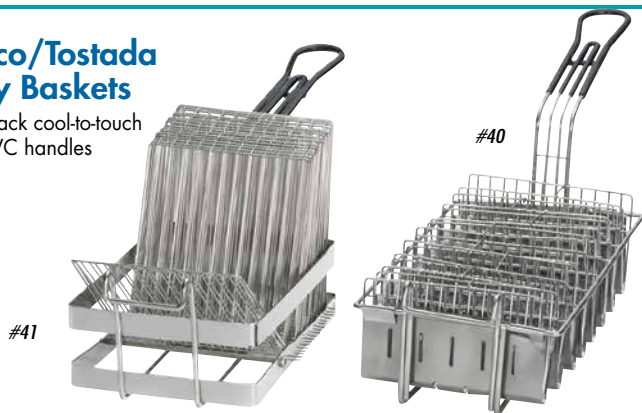

CRESTWARE

Aluminum Colanders

- Medium weight
- Cs Pk 1 x 1 ea

Item #	Mfg. #	Description
703404	ACOL21M	21 qt
703405	ACOL30M	30 qt

Taco/Tostada Fry Baskets

- Black cool-to-touch PVC handles

Item #**476691**
Mfg. #41
Holds 17 - 6" tostada shells, chrome plated
Cs Pk 1 x 1 ea