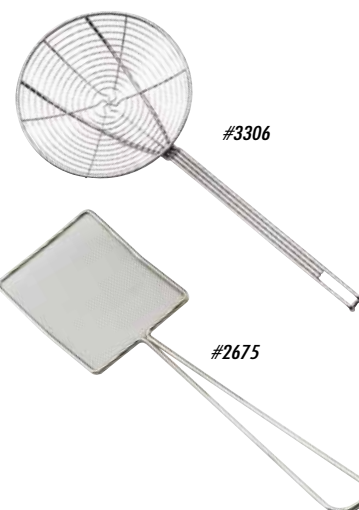

Skimmers

- Nickel plated
- 6" dia x 19" long

Item #**399870**
Mfg. #3306
Cs Pk 1 x 1 ea