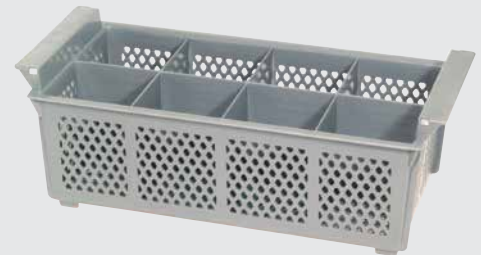

CRESTWARE

Flatware Basket

- 8 compartment

Item #**703326**
Mfg. #FWB8
Cs Pk 1 x 1 ea