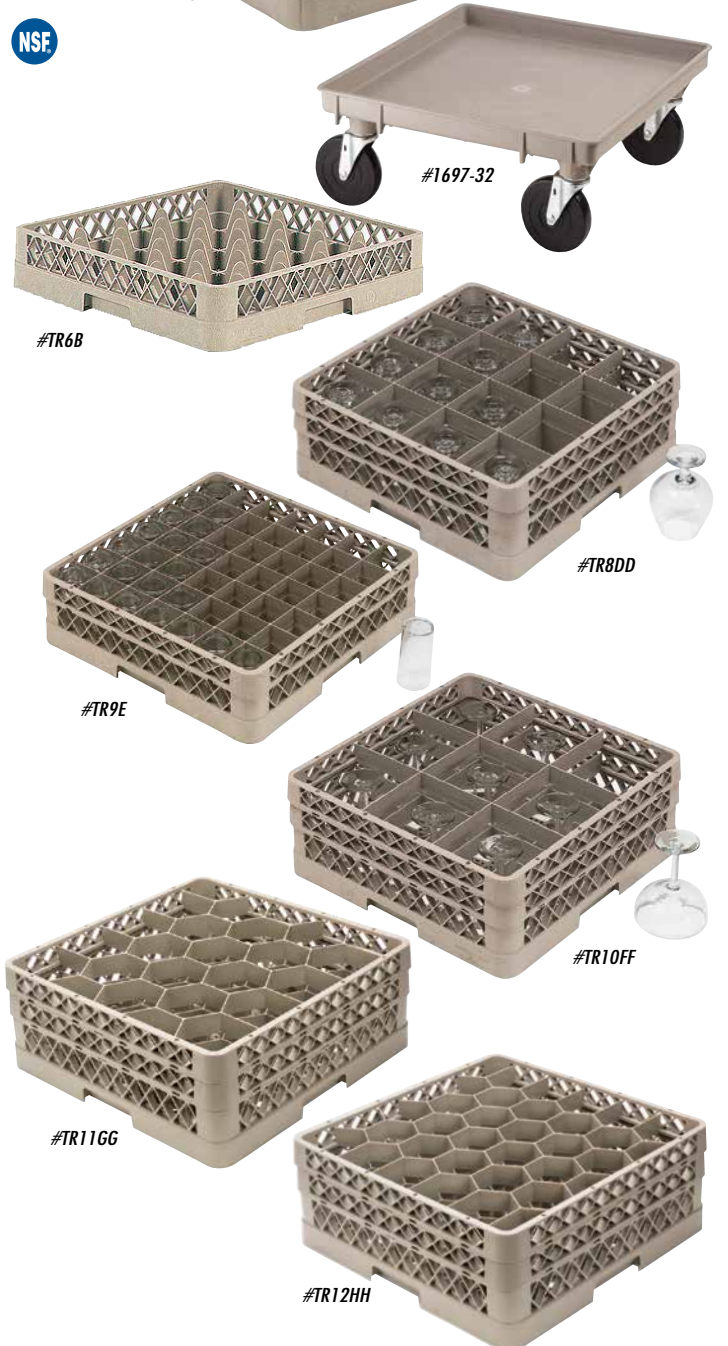

Traex® Standard Full-Size Compartment Racks

- Beige
- Cs Pk 1 x 1 ea

Item #	Mfg. #	Overall Dimensions	Compartment Size
25 Compartments – 1 Extender			
457770	TR6B	19¾" x 19¾" x 5½"	3½" Square x 4½" h
25 Compartments – 2 TRB Extenders			
431489	TR6BB	19¾" x 19¾" x 7½"	3½" Square x 6½" h
25 Compartments – 3 Extenders			
431493	TR6BBB	19¾" x 19¾" x 8¾"	3½" Square x 7½" h
25 Compartments – 4 Extenders			
457771	TR6BBBB	19¾" x 19¾" x 10½"	3½" Square x 9½" h
16 Compartments – 1 Extender			
457780	TR8D	19¾" x 19¾" x 5½"	4¾" Square x 4½" h
16 Compartments – 2 TRD Extenders			
451539	TR8DD	19¾" x 19¾" x 7½"	4¾" Square x 6½" h
16 Compartments – 4 Extenders			
459237	TR8DDDD	19¾" x 19¾" x 10½"	4¾" Square x 9½" h
49 Compartments – 1 Extender			
457781	TR9E	19¾" x 19¾" x 5½"	2½" Square x 4½" h
20 Compartments – 2 Extenders			
431492	TR11GG	19¾" x 19¾" x 7½"	3½" Hexagon x 6½" h
9 Compartments – 2 Extenders			
457783	TR10FF	19¾" x 19¾" x 7½"	5" Square x 6½" h
30 Compartments – 2 Extenders			
460086	TR12HH	19¾" x 19¾" x 7½"	3¾" Hexagon x 6½" h