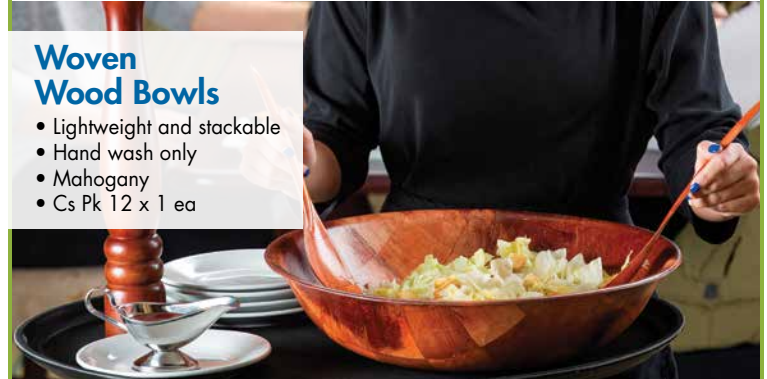

Item #**380223**
Mfg. #953
Cs Pk 1 x 1 ea

Woven Wood Bowls

- Lightweight and stackable
- Hand wash only
- Mahogany
- Cs Pk 12 x 1 ea

Item #	Mfg. #	Description	Fork and spoon sold separately.
380214	206	6" dia	
380215	208	8" dia	