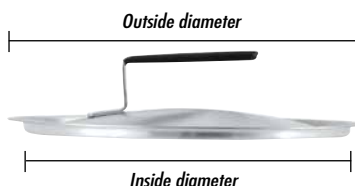

Item #	Mfg. #	Qts	Top Dia*	Cover #
379506	434112	1½	6"	—
379508	434212	2¾	7¾"	457389
379510	434312	3¾	8¾"	604622
379511	434412	4½	9½"	402240
379513	434512	5½	9¾"	537551
379514	4347	7	10⅝"	620641
379515	434812	8½	11¼"	582019
379516	4350	10	12¼"	402241

* Inside dia